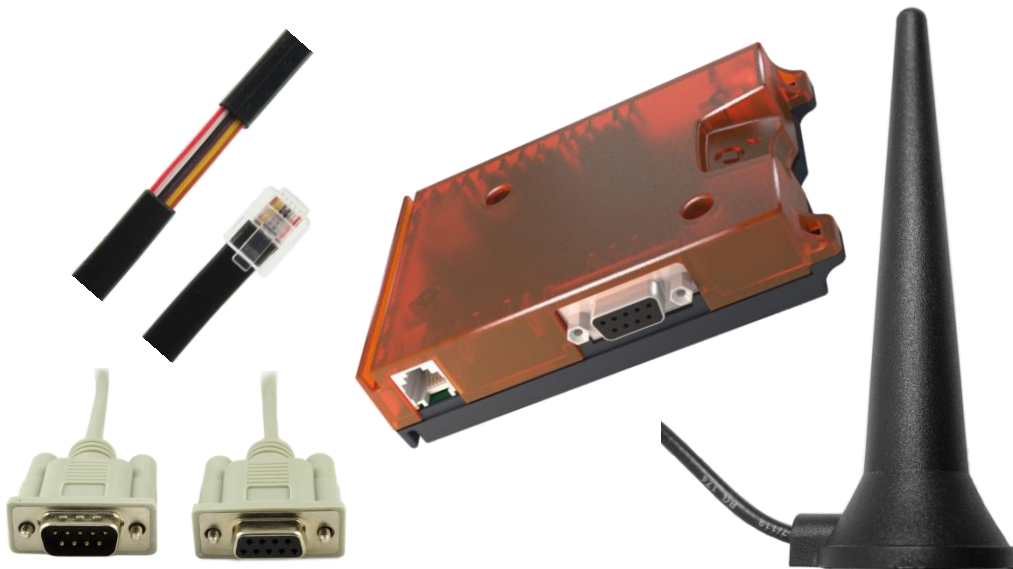

GS-Kit-BGS5-T-004

GS-KIT-BGS5-T-004	
Starter KIT for GSM-Development	
Technical Data	
Terminal	Gemalto Cinterion BGS5-T
Antenna	GS-Ant-135-SMA
Power supply	GS-Kabel-RJ12-01
Data cable	GS-RS232-CABLE